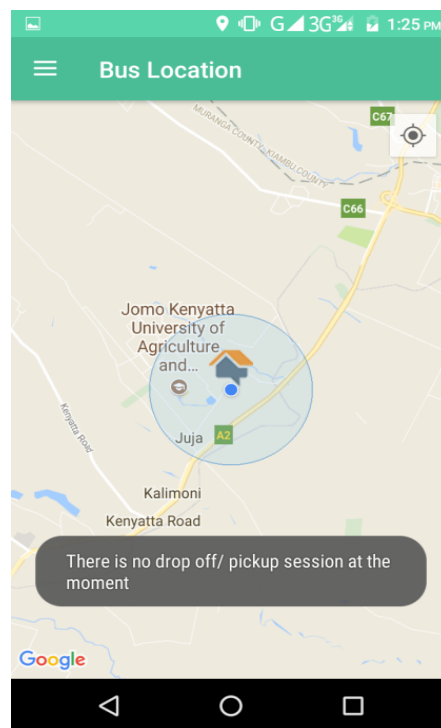

### SCREEN 1:

On opening Shule Trac© App on your phone you will be required to input your school's unique code as provided by your school administration. Example sm1

### SCREEN 2:

You will be required to input the pupil's school ID number. Example 5000

You will also be required to input a password. Please note the default password is in the following format: The pupil's school ID number@ the pupil's second name. Example 5000@doe

### **SCREEN 3:**

On entering the correct login details the app should automatically open a new page showing you your current location on a map. You shall also see the current location of the bus **ONLY IF** the school bus is currently running on your designated route. Please note you can **only** be able to track the location of the school bus designated for your route and not any other school bus. If your scheduled school bus is not currently running, you will receive a pop up saying “there is no drop off/pickup session at the moment”