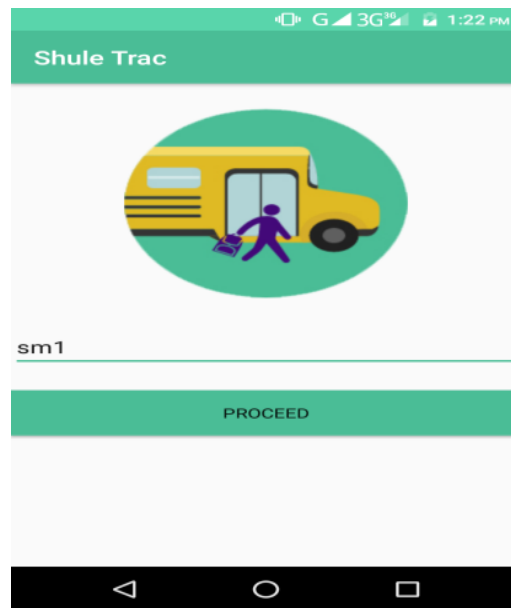

Shule Trac© not only gives you the real time location of the school bus, but it also calculates the distance and the estimated arrival time of the school bus at your location.

Listen to this! Shule Trac© will automatically send you a notification when the school bus is leaving school heading to your location! Think of it as your morning alarm or an alert that your child is on his/her way home from school.

Even better you do not need to keep your eyes on the map always. Shule Trac© will automatically notify you when the bus is approaching (near) your bus stop/home so that you get ready.

Shule Trac© also provides school administration, teachers and parents a direct, safe, secure and paperless two-way message communication channel. No more unnecessary visits and missed calls to school.

## HOW IT WORKS

You will need to download and install the Shule Trac© App from Google Play Store.

### SCREEN 1:

On opening Shule Trac© App on your phone you will be required to input your school's unique code as provided by your school administration. Example sm1