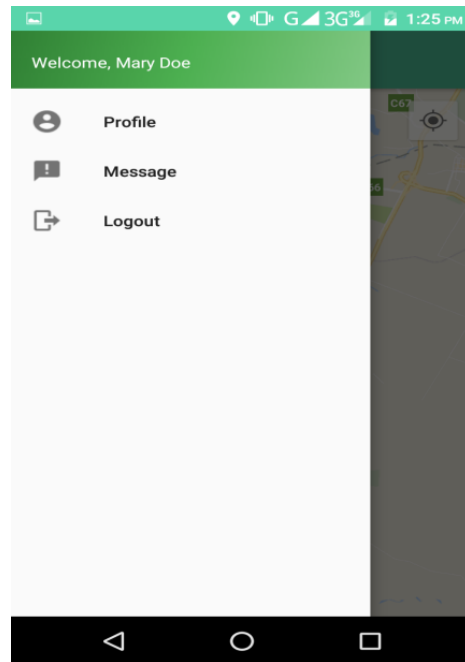

You could use the menu tab to scroll other options of the app such as 'pupil profile' and 'messages'

PRICING:

The system comes at NO COST* to parents/pupils at enrolled schools**.

**** Please Note*:***

*Like any other online application, Shule Trac© uses Internet connection for which your Wi-Fi or cellular network provider may charge you.

** Your school must be enrolled with Shule Trac© for you to enjoy this service. Enquire from your school administration.

CONTACT US:

We are delighted to hear from you. Visit our website www.shulesoftware.com or write to us: contact@shuletrac.co.ke