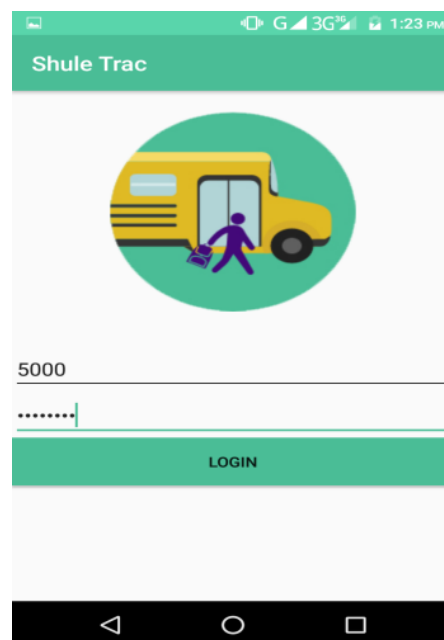

Even better you do not need to keep your eyes on the map always. Shule Trac© will automatically notify you when the bus is approaching (near) your bus stop/home so that you get ready.

Shule Trac© also provides school administration, teachers and parents a direct, safe, secure and paperless two-way message communication channel. No more unnecessary visits and missed calls to school.

## HOW IT WORKS

You will need to download and install the Shule Trac© App from Google Play Store.

### SCREEN 1:

On opening Shule Trac© App on your phone you will be required to input your school's unique code as provided by your school administration. Example sm1

### **SCREEN 3:**

On entering the correct login details the app should automatically open a new page showing you your current location on a map. You shall also see the current location of the bus **ONLY IF** the school bus is currently running on your designated route. Please note you can **only** be able to track the location of the school bus designated for your route and not any other school bus. If your scheduled school bus is not currently running, you will receive a pop up saying “there is no drop off/pickup session at the moment”